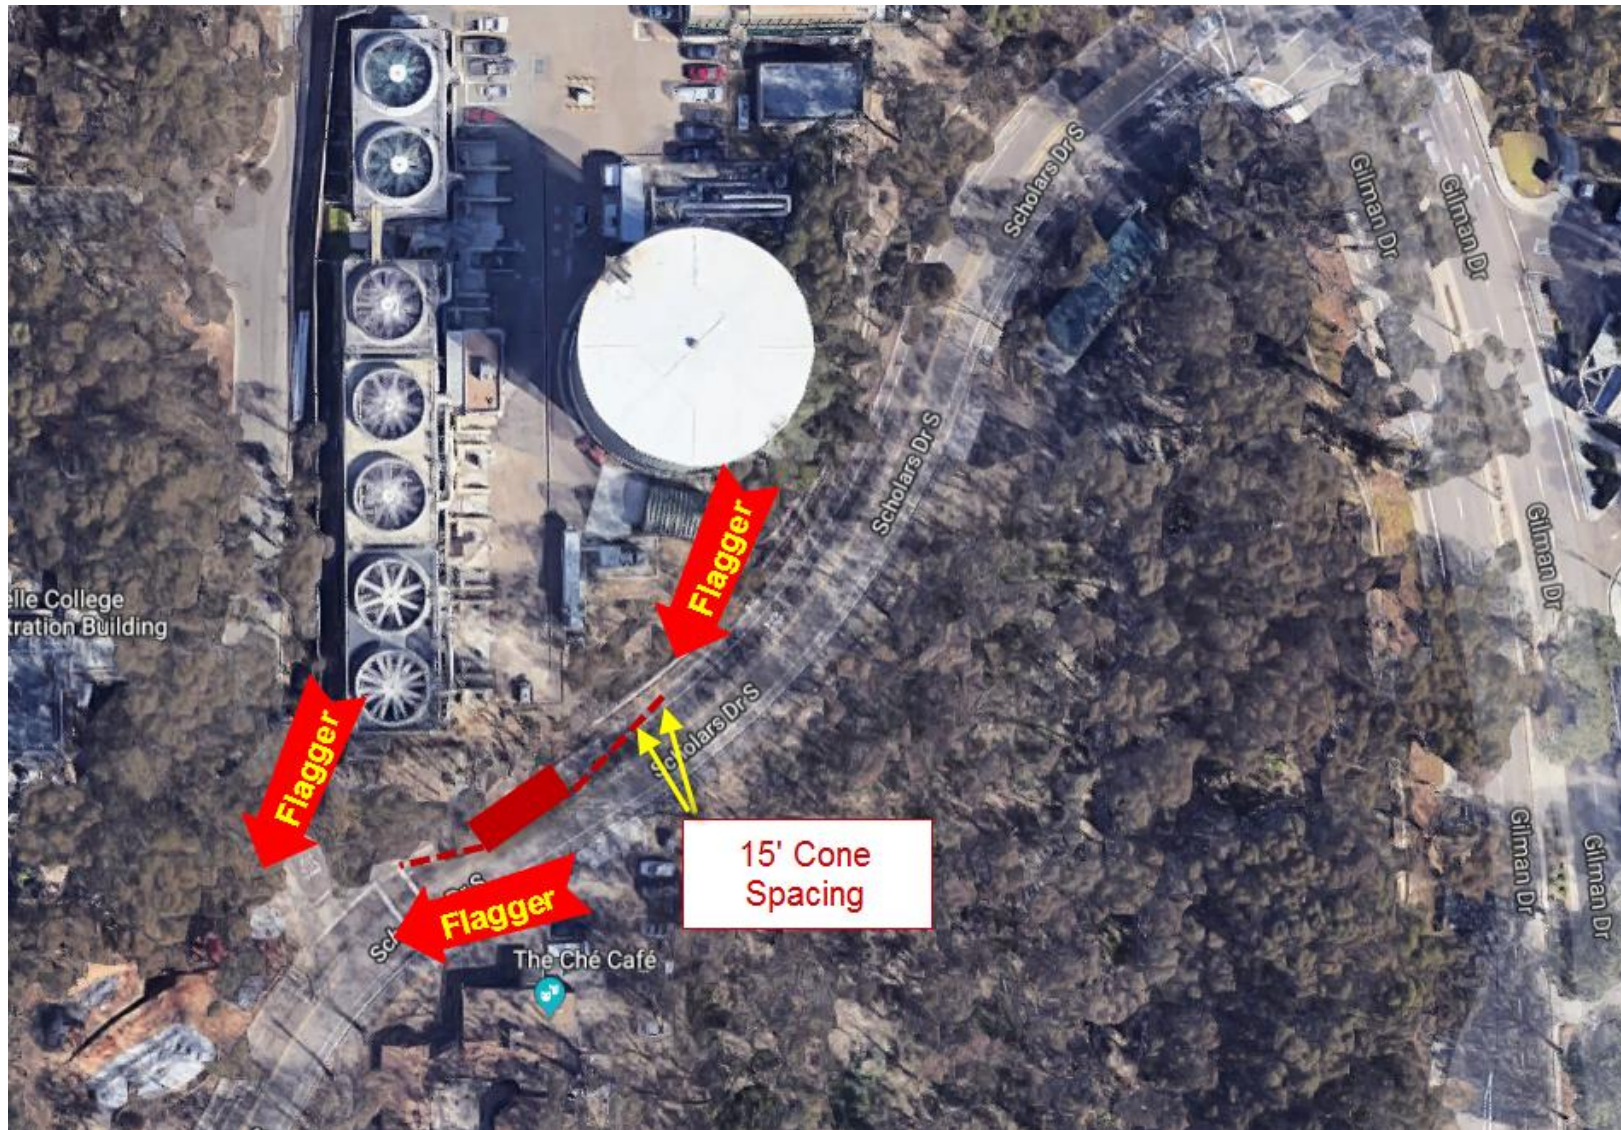

**W9990613 The Che Café Fire Exit  
March 21 – 31, 2018**

**W9990613 The Che Café Fire Exit  
March 21 – 31, 2018**