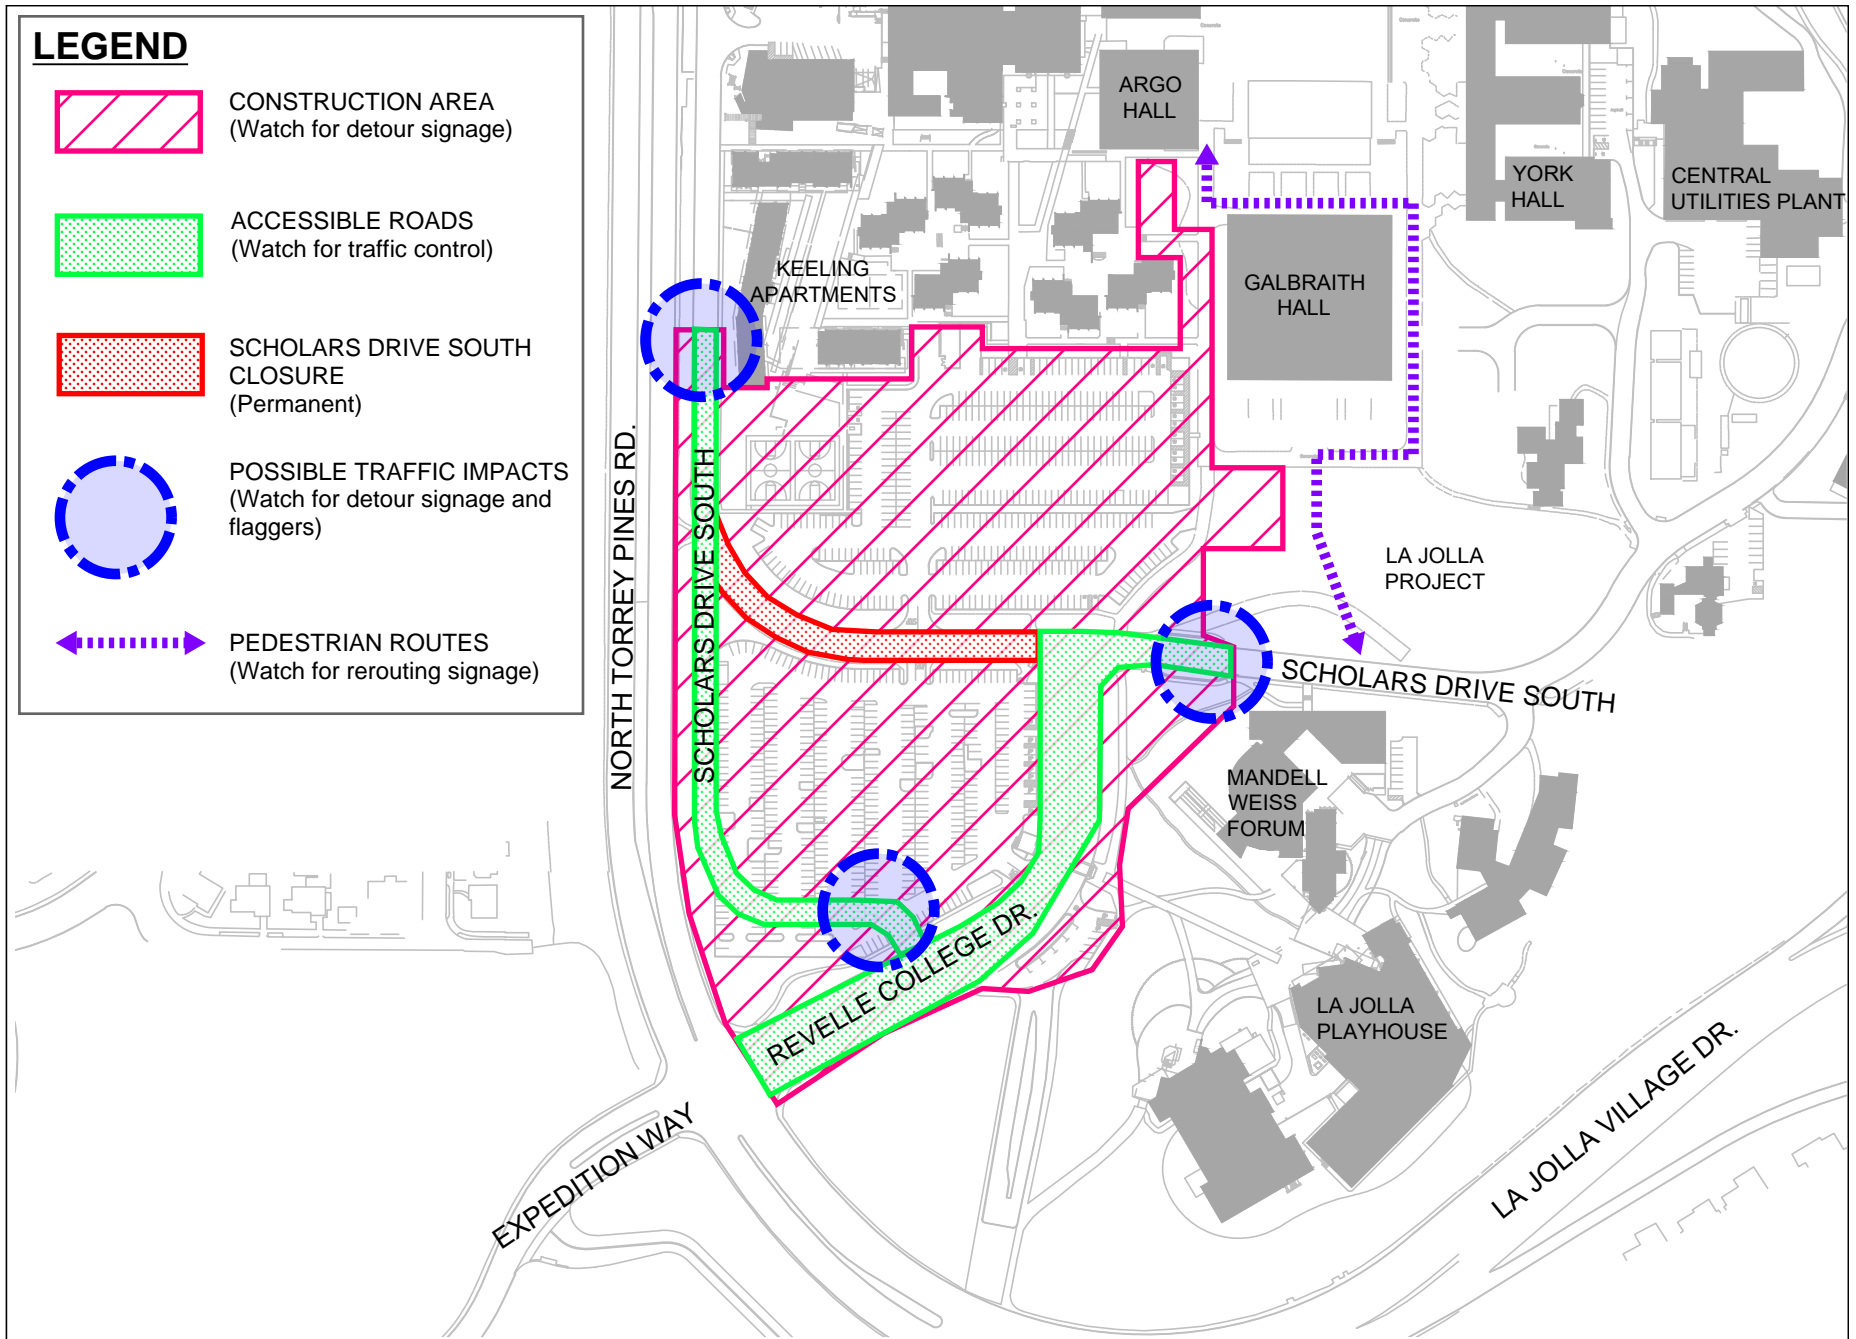

LEGEND

CONSTRUCTION AREA
(Watch for detour signage)

ACCESSIBLE ROADS
(Watch for traffic control)

SCHOLARS DRIVE SOUTH
CLOSURE
(Permanent)

POSSIBLE TRAFFIC IMPACTS
(Watch for detour signage and
flaggers)

PEDESTRIAN ROUTES
(Watch for rerouting signage)

CONSTRUCTION ALERT

Theatre District Living & Learning

CAMPUS WIDE NOTICE