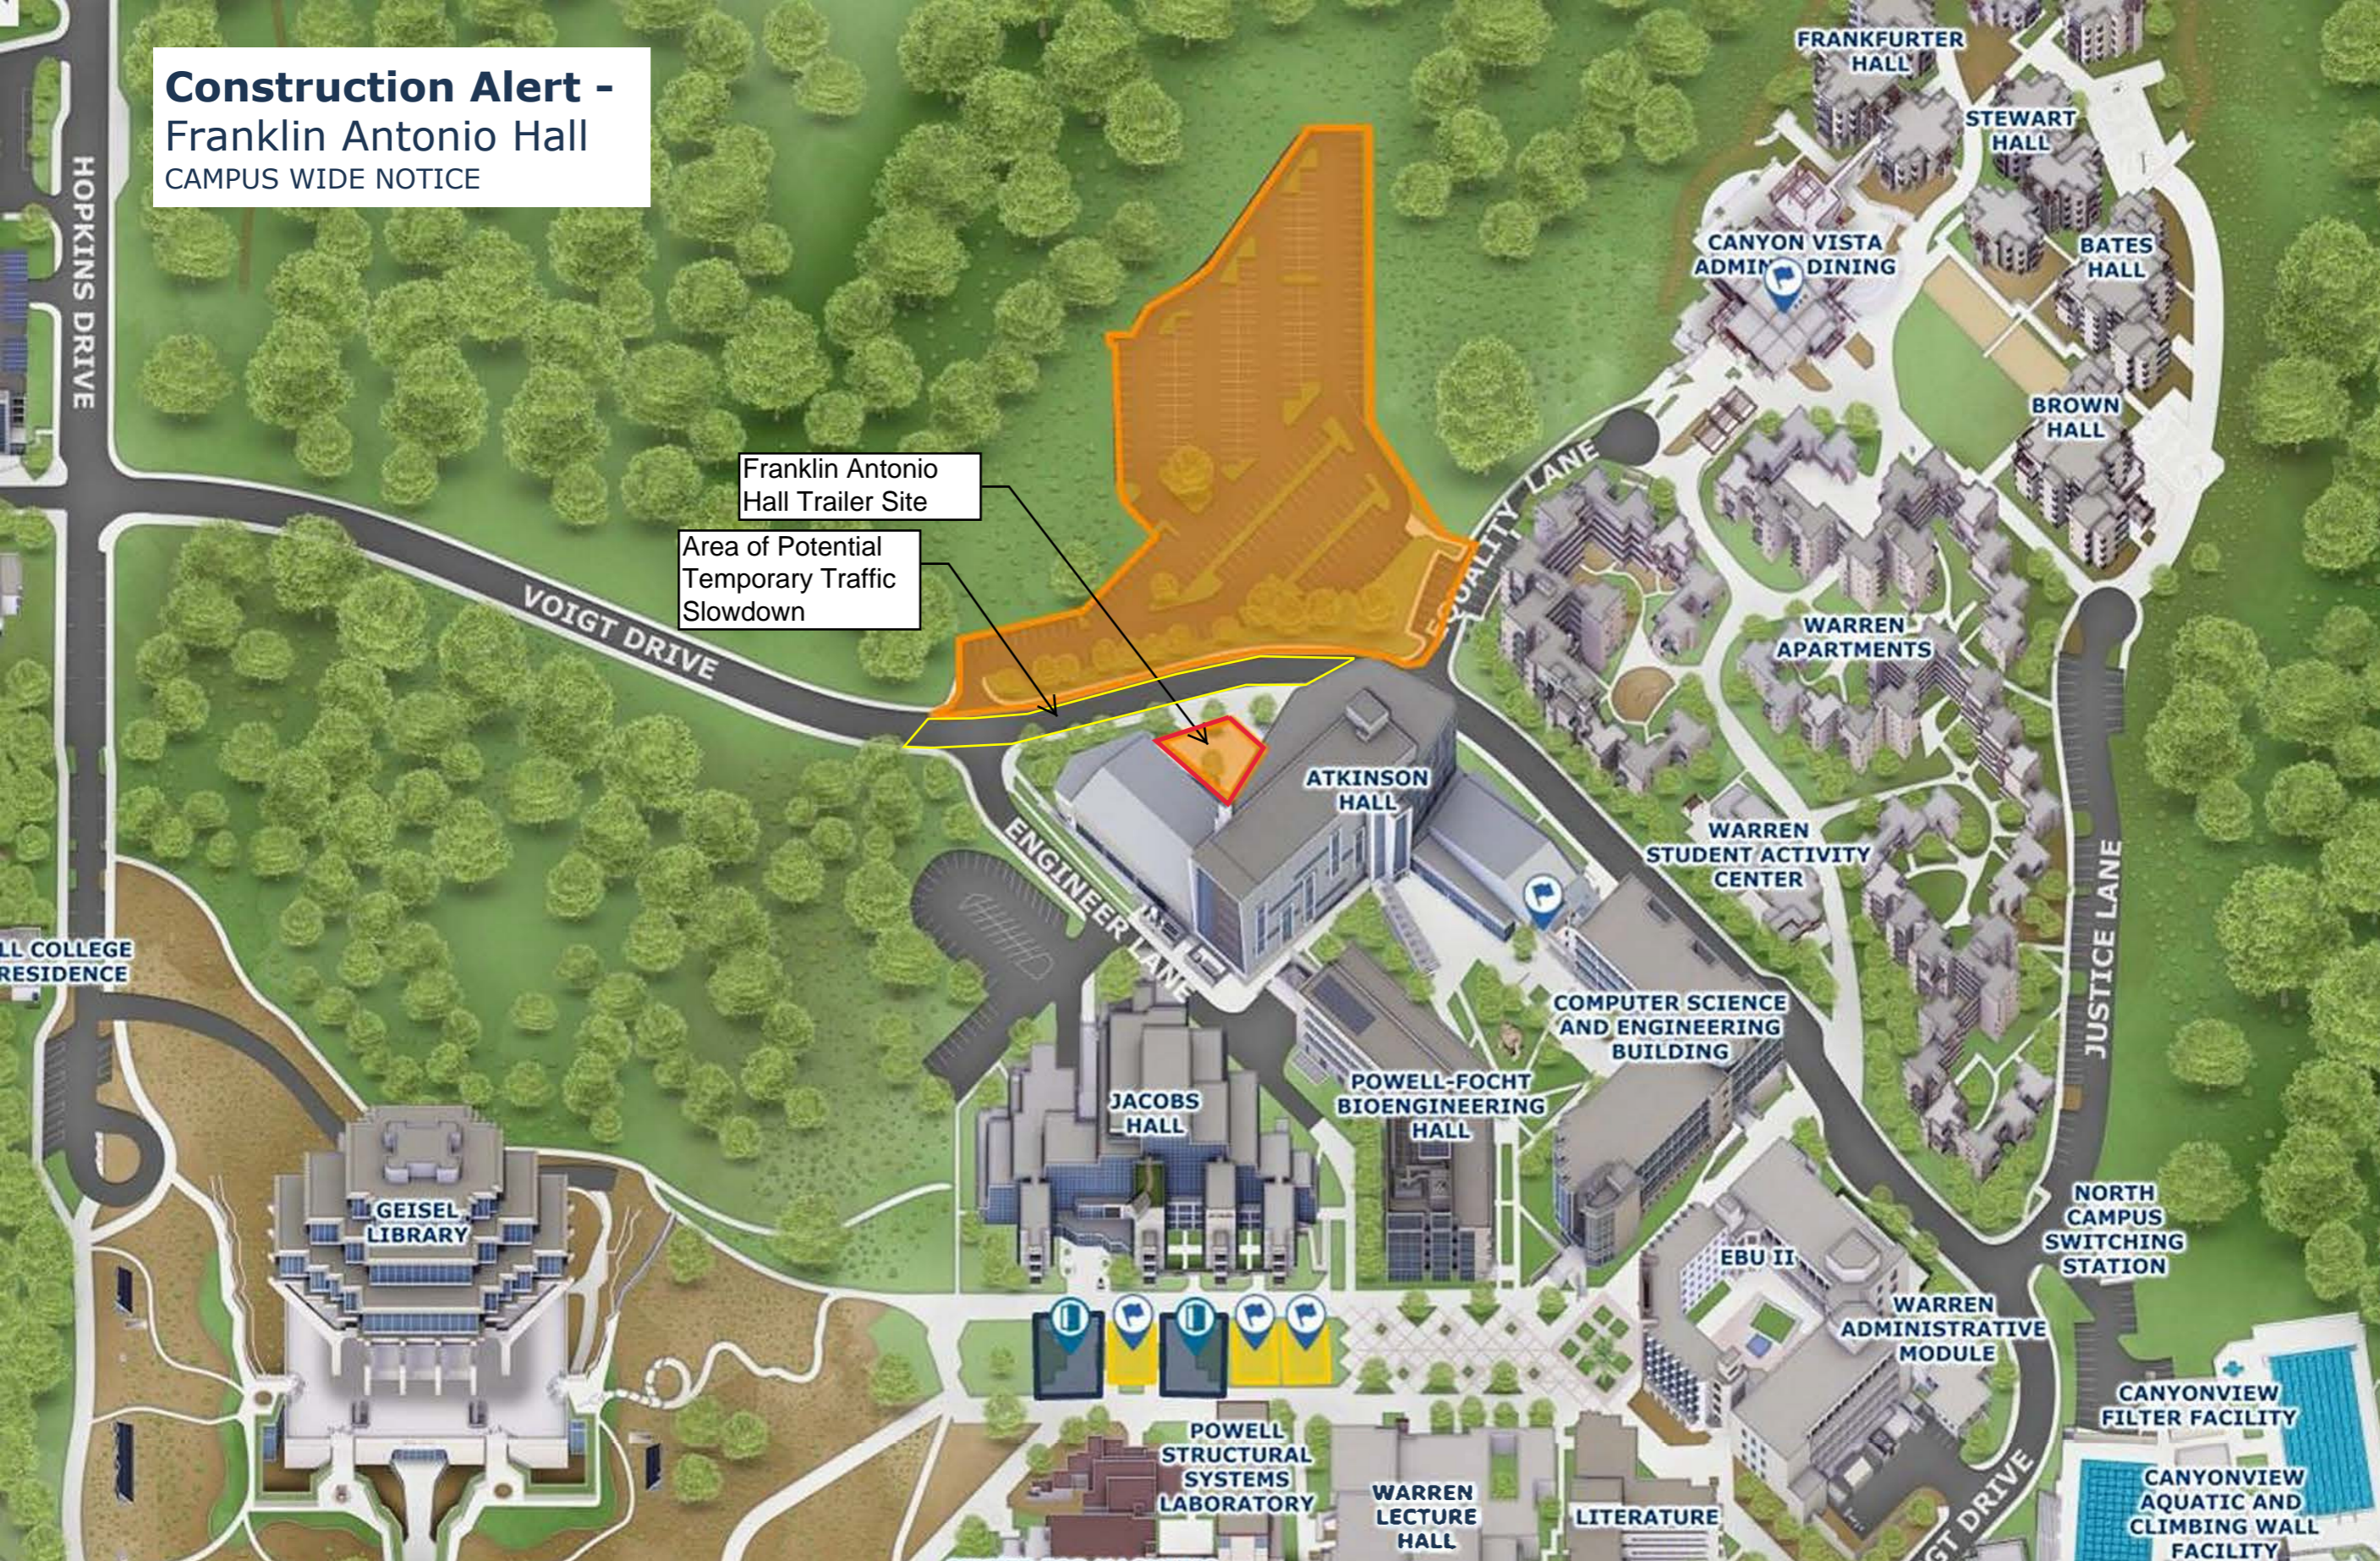

# Construction Alert - Franklin Antonio Hall

CAMPUS WIDE NOTICE

Franklin Antonio Hall Trailer Site

Area of Potential Temporary Traffic Slowdown

VOIGT DRIVE

ENGINEER LANE

QUALITY LANE

JUSTICE LANE

FRANKFURTER HALL

STEWART HALL

CANYON VISTA ADMIN DINING

BATES HALL

BROWN HALL

WARREN APARTMENTS

WARREN STUDENT ACTIVITY CENTER

ATKINSON HALL

COMPUTER SCIENCE AND ENGINEERING BUILDING

JACOBS HALL

POWELL-FOCHT BIOENGINEERING HALL

GEISEL LIBRARY

EBU II

WARREN ADMINISTRATIVE MODULE

NORTH CAMPUS SWITCHING STATION

POWELL STRUCTURAL SYSTEMS LABORATORY

WARREN LECTURE HALL

LITERATURE

CANYONVIEW FILTER FACILITY

CANYONVIEW AQUATIC AND CLIMBING WALL FACILITY

COLLEGE RESIDENCE

HOPKINS DRIVE

VOIGT DRIVE